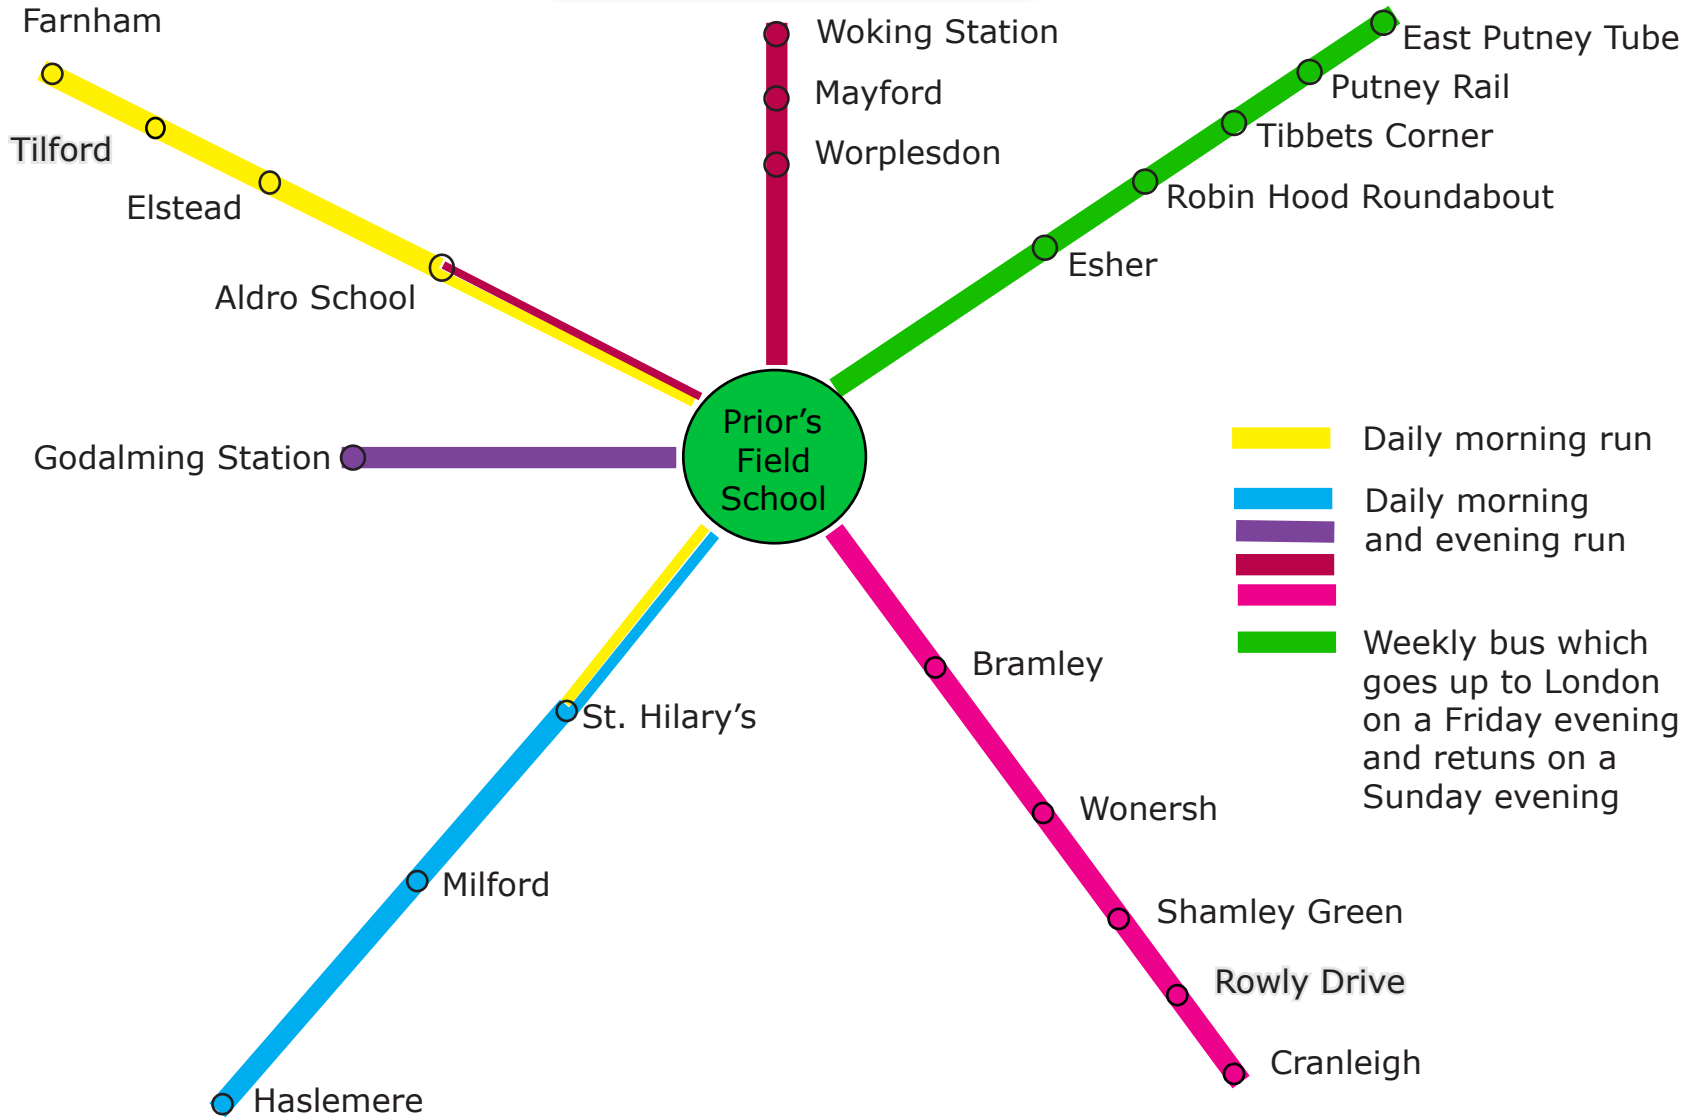

Bus Services

Bus Services

Routes and Timetable

MORNING & EVENING SERVICES

Haslemere to Prior's Field

	a.m.	p.m.
Haslemere (Waitrose car park)	07.30	18.05 (16.55 Fridays)
Milford (church)	07.40	17.55 (16.45 Fridays)
St Hilary's	07.55	n.a.
Prior's Field	08.10	17.40 (16.30 Fridays)

Woking to Prior's Field

Woking station (outside telephone exchange)	07.30	18.15
Mayford (bus stop, Bird in Hand)	07.36	18.09
Worplesdon (layby White Lyon)	07.43	18.02
Normandy (Glaziers Lane by Fruit Farm)	07.50	17.55
Prior's Field	08.05	17.40
Aldro	08.15	N/A

Godalming Station to Prior's Field

Godalming Station	08.05	16.40 (16.25 Fridays)
Prior's Field	08.10	16.35 (16.20 Fridays)

MORNING ONLY SERVICES

Farnham to Prior's Field

	a.m.
The Bourne (Fox PH)	07.40
Tilford (Barley Mow PH)	07.50
Elstead	07.55
Aldro	08.00
Prior's Field	08.05
St Hilary's	08.20

LONDON SERVICES

Friday Evenings

	p.m.	also	Sunday Evenings	
Depart Prior's Field	16.30	17.30	Tibbet's corner (A3)	18.00
Esher roundabout (A3)	16.50	17.50	Putney rail station	18.15
Robin Hood roundabout (A3)	17.15	18.15	East Putney tube station	18.20
Tibbet's corner (A3)	17.25	18.25	Robin Hood roundabout (A3)	18.45
Putney rail station	17.35	18.35	Esher roundabout (A3)	19.00
East Putney tube station	17.40	18.40	Arrives Prior's Field	19.25